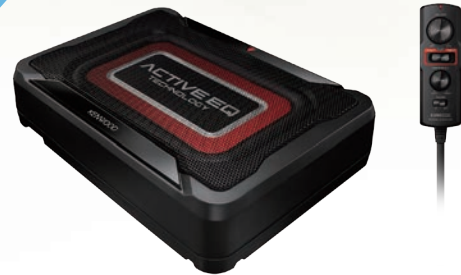

SUBWOOFERS

SUBWOOFER SOLUTIONS

SUBWOOFER SOLUTIONS