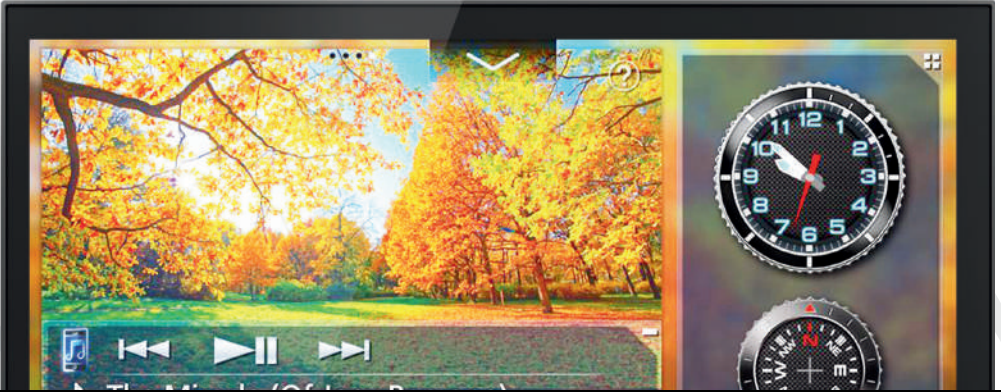

KENWOOD

DIRECTREPLACEMENT

Feature List

- 3-Way Crossover Mode
- 4 Camera Inputs
- 4V Pre-outs - Front, Rear, Sub
- Apple CarPlay / Android Auto Split Screen
- Customizable Widgets w/Icons
- HD Camera input - Front or Rear
- HD Display - 1280 x 720
- HD Radio - Featuring All Digital AM
- HDMI Type-D Input
- Hi-Res Audio Certified
- iDatalink Maestro Ready
- Modular Chassis Design
- Pitch & Roll Widget
- SiriusXM 360L Ready
- USB Type-C - 5V/3A Charging
- Wireless Mirroring for Android