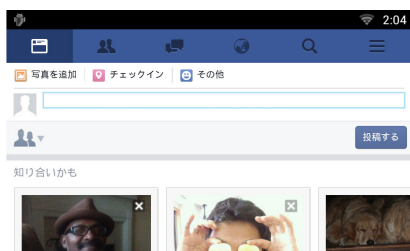

2 Article list

Articles you posted or shared are displayed. Touching this displays details. While the latest information is displayed at the top, sliding the list down updates the information.

: Reads out the article by voice.

The Web browser starts and the Facebook Web site is displayed.

Facebook (web browser)

- 1 Press the <HOME> button.
- 2 Flick the screen left or right to select the Service panel.
- 3 Touch [].
- 4 Select the SNS Widget.
- 5 Touch [].
- 6 Enter the Email address/Phone and Password.

7 Touch [Log in].

You have logged in to the Facebook Web site.

Note

- You can save the ID and password to the Web browser.

Functions of the Buttons

Name	Motion
▼, ▲ (Vol)	Adjusts volume. The volume will go up until 15 when you keep pressing [▲].