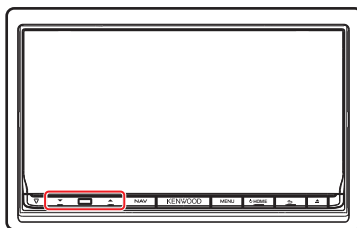

7 Touch [Log in].

You have logged in to the Facebook Web site.

Note

- You can save the ID and password to the Web browser.

Functions of the Buttons

Name	Motion
▼, ▲ (Vol)	Adjusts volume. The volume will go up until 15 when you keep pressing [▲].