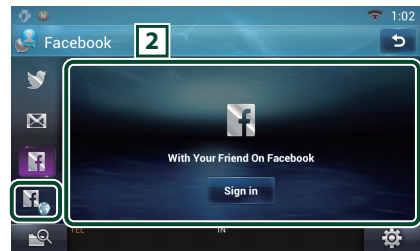

INSTRUCTION MANUAL

The functions that will be altered by updating the firmware are described here.

Widget and Application Operation

SNS Widget

- 1 Press the <HOME> button.
- 2 Flick the screen left or right to select the Service panel.
- 3 Touch [].
- 4 Select the SNS Widget.

Articles you posted or shared are displayed.

The Web browser starts and the Facebook Web site is displayed.

Facebook (SNS Application)

- 1 Press the <HOME> button.
- 2 Flick the screen left or right to select the Network contents panel.
- 3 Touch [].
- 4 Touch [ SNS].
- 5 Touch [ (Facebook)].
- 6 Perform desired operation as follows.

2 Article list

Articles you posted or shared are displayed. Touching this displays details. While the latest information is displayed at the top, sliding the list down updates the information.

: Reads out the article by voice.