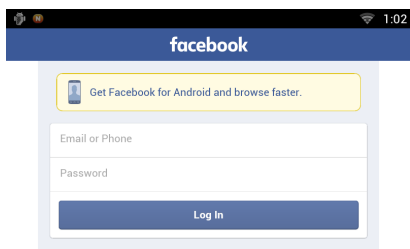

Articles you posted or shared are displayed.

The Web browser starts and the Facebook Web site is displayed.

Facebook (SNS Application)

- 1 Press the <HOME> button.
- 2 Flick the screen left or right to select the Network contents panel.
- 3 Touch [].
- 4 Touch [ SNS].
- 5 Touch [ (Facebook)].
- 6 Perform desired operation as follows.

2 Article list

Articles you posted or shared are displayed. Touching this displays details. While the latest information is displayed at the top, sliding the list down updates the information.

: Reads out the article by voice.

The Web browser starts and the Facebook Web site is displayed.

Facebook (web browser)

- 1 Press the <HOME> button.
- 2 Flick the screen left or right to select the Service panel.
- 3 Touch [].
- 4 Select the SNS Widget.
- 5 Touch [].
- 6 Enter the Email address/Phone and Password.