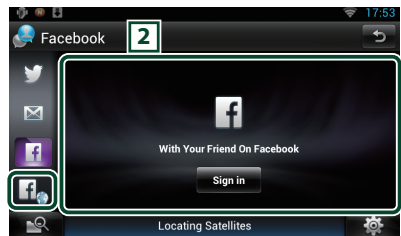

INSTRUCTION MANUAL

The functions that will be altered by updating the firmware are described here.

Widget and Application Operation

SNS Widget

- 1 Press the <HOME> button.
- 2 Flick the screen left or right to select the Service panel.
- 3 Touch [].
- 4 Select the SNS Widget.

Articles you posted or shared are displayed.

The Web browser starts and the Facebook Web site is displayed.

Facebook (SNS Application)

- 1 Press the <HOME> button.
- 2 Flick the screen left or right to select the Network contents panel.
- 3 Touch [].
- 4 Touch [ SNS].
- 5 Touch [ (Facebook)].
- 6 Perform desired operation as follows.

2 Article list

Articles you posted or shared are displayed. Touching this displays details. While the latest information is displayed at the top, sliding the list down updates the information.

: Reads out the article by voice.