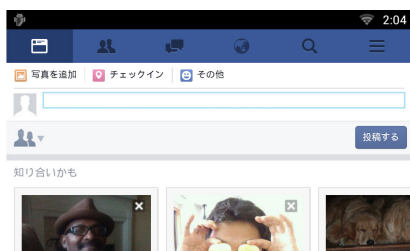

2 Article list

Articles you posted or shared are displayed. Touching this displays details. While the latest information is displayed at the top, sliding the list down updates the information.

: Reads out the article by voice.

The Web browser starts and the Facebook Web site is displayed.

Facebook (web browser)

- 1 Press the <HOME> button.
- 2 Flick the screen left or right to select the Service panel.
- 3 Touch [].
- 4 Select the SNS Widget.
- 5 Touch [].
- 6 Enter the Email address/Phone and Password.

7 Touch [Log in].

You have logged in to the Facebook Web site.

Note

- You can save the ID and password to the Web browser.

Functions of the Buttons

| Name | Motion |
|------------|---------------------------------------------------------------------------------|
| ▼, ▲ (Vol) | Adjusts volume. The volume will go up until 15 when you keep pressing [▲]. |