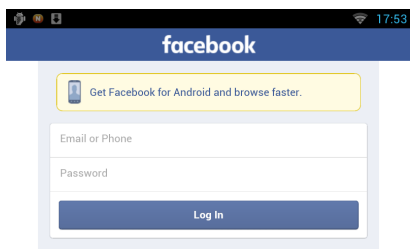

Articles you posted or shared are displayed.

The Web browser starts and the Facebook Web site is displayed.

Facebook (SNS Application)

- 1 Press the <HOME> button.
- 2 Flick the screen left or right to select the Network contents panel.
- 3 Touch [].
- 4 Touch [ SNS].
- 5 Touch [ (Facebook)].
- 6 Perform desired operation as follows.

2 Article list

Articles you posted or shared are displayed. Touching this displays details. While the latest information is displayed at the top, sliding the list down updates the information.

: Reads out the article by voice.

The Web browser starts and the Facebook Web site is displayed.

Facebook (web browser)

- 1 Press the <HOME> button.
- 2 Flick the screen left or right to select the Service panel.
- 3 Touch [].
- 4 Select the SNS Widget.
- 5 Touch [].
- 6 Enter the Email address/Phone and Password.