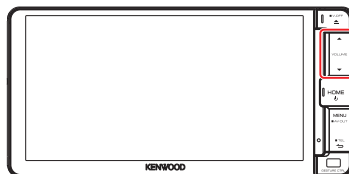

7 Touch [Log in].

You have logged in to the Facebook Web site.

Note

- You can save the ID and password to the Web browser.

Functions of the Buttons

| Name | Motion |
|------------|---------------------------------------------------------------------------------|
| ▼, ▲ (Vol) | Adjusts volume. The volume will go up until 15 when you keep pressing [▲]. |