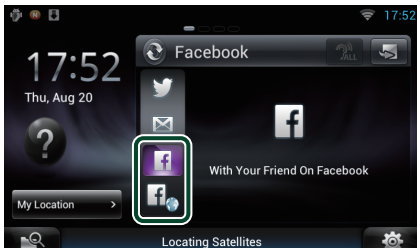

INSTRUCTION MANUAL

The functions that will be altered by updating the firmware are described here.

Widget and Application Operation

SNS Widget

- 1 Press the <HOME> button.
- 2 Flick the screen left or right to select the Service panel.
- 3 Touch [].
- 4 Select the SNS Widget.

Articles you posted or shared are displayed.

The Web browser starts and the Facebook Web site is displayed.

Facebook (SNS Application)

- 1 Press the <HOME> button.
- 2 Flick the screen left or right to select the Network contents panel.
- 3 Touch [].
- 4 Touch [ SNS].
- 5 Touch [ (Facebook)].
- 6 Perform desired operation as follows.

2 Article list

Articles you posted or shared are displayed. Touching this displays details. While the latest information is displayed at the top, sliding the list down updates the information.

: Reads out the article by voice.