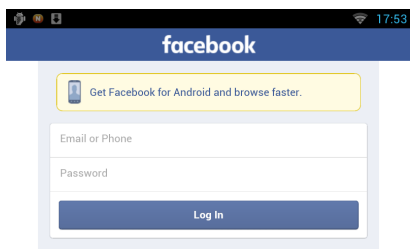

Articles you posted or shared are displayed.

The Web browser starts and the Facebook Web site is displayed.

Facebook (SNS Application)

- 1 Press the <HOME> button.
- 2 Flick the screen left or right to select the Network contents panel.
- 3 Touch [].
- 4 Touch [ SNS].
- 5 Touch [ (Facebook)].
- 6 Perform desired operation as follows.

2 Article list

Articles you posted or shared are displayed.

Touching this displays details.

While the latest information is displayed at the top, sliding the list down updates the information.

: Reads out the article by voice.

The Web browser starts and the Facebook Web site is displayed.

Facebook (web browser)

- 1 Press the <HOME> button.
- 2 Flick the screen left or right to select the Service panel.
- 3 Touch [].
- 4 Select the SNS Widget.
- 5 Touch [].
- 6 Enter the Email address/Phone and Password.