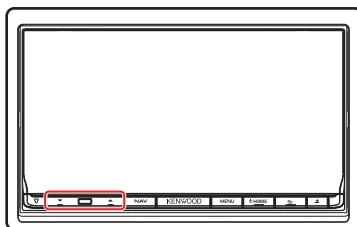

7 Touch [Log in].

You have logged in to the Facebook Web site.

Note

- You can save the ID and password to the Web browser.

Functions of the Buttons

Name	Motion
▼, ▲ (Vol)	Adjusts volume. The volume will go up until 15 when you keep pressing [▲].