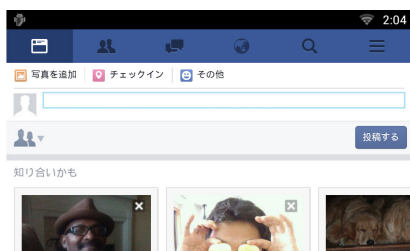

2 Article list

Articles you posted or shared are displayed.

Touching this displays details.

While the latest information is displayed at the top, sliding the list down updates the information.

: Reads out the article by voice.

The Web browser starts and the Facebook Web site is displayed.

Facebook (web browser)

- 1 Press the <HOME> button.
- 2 Flick the screen left or right to select the Service panel.
- 3 Touch [].
- 4 Select the SNS Widget.
- 5 Touch [].
- 6 Enter the Email address/Phone and Password.

7 Touch [Log in].

You have logged in to the Facebook Web site.

Note

- You can save the ID and password to the Web browser.

Functions of the Buttons

Name	Motion
▼, ▲ (Vol)	Adjusts volume. The volume will go up until 15 when you keep pressing [▲].