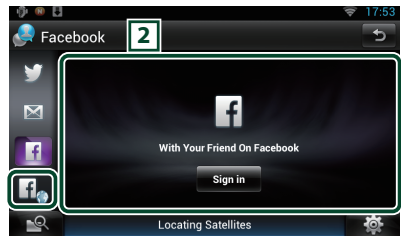

INSTRUCTION MANUAL

The functions that will be altered by updating the firmware are described here.

Widget and Application Operation

SNS Widget

- 1 Press the <HOME> button.
- 2 Flick the screen left or right to select the Service panel.
- 3 Touch [].
- 4 Select the SNS Widget.

Articles you posted or shared are displayed.

The Web browser starts and the Facebook Web site is displayed.

Facebook (SNS Application)

- 1 Press the <HOME> button.
- 2 Flick the screen left or right to select the Network contents panel.
- 3 Touch [].
- 4 Touch [ SNS].
- 5 Touch [ (Facebook)].
- 6 Perform desired operation as follows.

2 Article list

Articles you posted or shared are displayed.

Touching this displays details.

While the latest information is displayed at the top, sliding the list down updates the information.

: Reads out the article by voice.