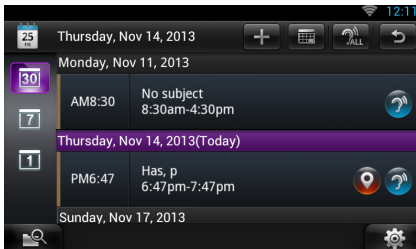

- 8 Touch [Next].
- 9 Enter the IMAP server ,Port and Security type.

- 10 Touch [Next].

- 11 Enter the SMTP server ,Port and Security type.

- 12 Touch [Done].

Today Widget

This function is deleted.

Summary Board Widget

This function is deleted.

Schedule Application

This function is deleted.

Mixed Media Search

Streaming Video will not be searched.

Setting Up

System Setup

DEMO

- 1 Press the <HOME> button.
- 2 Flick the screen left or right to select the Network contents panel.
- 3 Touch [].
- 4 Touch [ AV Browser].

Icons linked with web sites are displayed.

The portal site which shows recommended streaming services is displayed.

The list of tabs is displayed.

Play video and audio

- 1 Select the content you want to play.

- 2 Play the content.

- 3 Press the <↔> button to previous screen.

Note

- The instruction above is an example of operation. Actual operation is depended on the streaming service.