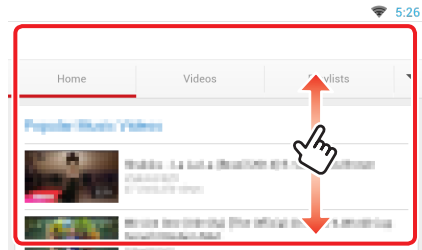

This function is deleted.

Streaming Service Application

AV Browser Application

This is newly added app of dedicated Web browser to play back streaming video and audio.

Preparation

- You need to connect to Internet.

- 1 Press the <HOME> button.
- 2 Flick the screen left or right to select the Network contents panel.
- 3 Touch [].
- 4 Touch [ AV Browser].

Icons linked with web sites are displayed.

The portal site which shows recommended streaming services is displayed.

The list of tabs is displayed.

Play video and audio

- 1 Select the content you want to play.

- 2 Play the content.

- 3 Press the <↔> button to previous screen.

Note

- The instruction above is an example of operation. Actual operation is depended on the streaming service.

Streaming Video Application

This function is deleted.

- 1 Press the <HOME> button.
- 2 Flick the screen left or right to select the Network contents panel.
- 3 Touch [].
- 4 Touch [ Streaming Video].

Functions of the Buttons