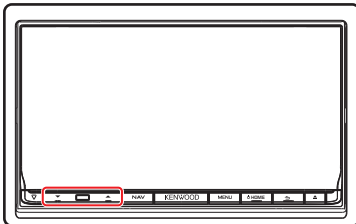

Functions of the Buttons

Name	Motion
▼, ▲ (Vol)	Adjusts volume. The volume will go up until 15 when you keep pressing [▲].