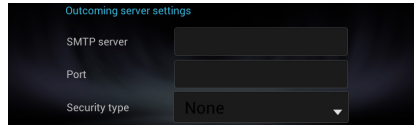

- 1 Press the <HOME> button.
- 2 Flick the screen left or right to select the Network contents panel.
- 3 Touch [].
- 4 Touch [ SNS].
- 5 Touch [ (mail)].
- 6 Touch [Sign in].
- 7 Enter the Email and Password.

- 8 Touch [Next].
- 9 Enter the IMAP server ,Port and Security type.

- 10 Touch [Next].

- 11 Enter the SMTP server ,Port and Security type.

- 12 Touch [Done].

Today Widget

This function is deleted.

Summary Board Widget