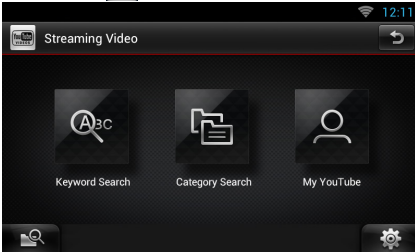

Streaming Video Application

This function is deleted.

1. 1 Press the <HOME> button.
2. 2 Flick the screen left or right to select the Network contents panel.
3. 3 Touch [ ].
4. 4 Touch [Streaming Video].