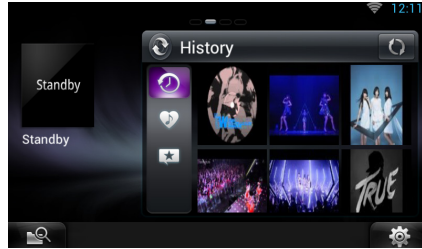

- 8 Touch [Next].
- 9 Enter the IMAP server ,Port and Security type.

- 10 Touch [Next].

- 11 Enter the SMTP server ,Port and Security type.

- 12 Touch [Done].

Today Widget

This function is deleted.

Summary Board Widget

This function is deleted.

Schedule Application

This function is deleted.

Mixed Media Search

Streaming Video will not be searched.

Setting Up

System Setup

DEMO

- 1 Press the <HOME> button.
- 2 Flick the screen left or right to select the Network contents panel.
- 3 Touch [].
- 4 Touch [ AV Browser].

Icons linked with web sites are displayed.

The portal site which shows recommended streaming services is displayed.

The list of tabs is displayed.

Play video and audio

- 1 Select the content you want to play.

- 2 Play the content.

- 3 Press the <↔> button to previous screen.

Note

- The instruction above is an example of operation. Actual operation is depended on the streaming service.