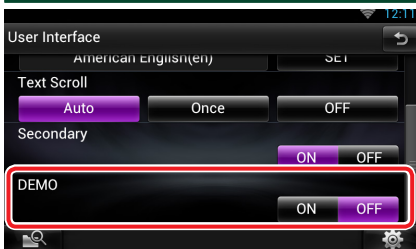

- 8 Touch [Next].
- 9 Enter the IMAP server ,Port and Security type.

- 10 Touch [Next].

- 11 Enter the SMTP server ,Port and Security type.

- 12 Touch [Done].

Today Widget

This function is deleted.

Summary Board Widget

This function is deleted.

Schedule Application

This function is deleted.

Mixed Media Search

Streaming Video will not be searched.

Setting Up

System Setup

DEMO

- 1 Press the <HOME> button.
- 2 Flick the screen left or right to select the Network contents panel.
- 3 Touch [].
- 4 Touch [ AV Browser].

Icons linked with web sites are displayed.

The portal site which shows recommended streaming services is displayed.