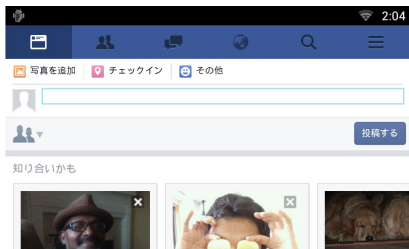

Note

- You can save the ID and password to the Web browser.