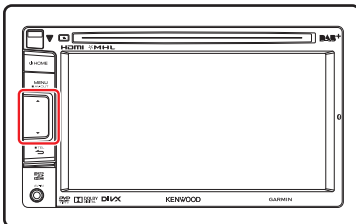

- 1 Press the <HOME> button.
- 2 Flick the screen left or right to select the Network contents panel.
- 3 Touch [].
- 4 Touch [ AV Browser].

Icons linked with web sites are displayed.

The portal site which shows recommended streaming services is displayed.

The list of tabs is displayed.

Play video and audio

- 1 Select the content you want to play.

- 2 Play the content.

- 3 Press the <↔> button to previous screen.

Note

- The instruction above is an example of operation. Actual operation is depended on the streaming service.

Streaming Video Application

This function is deleted.

- 1 Press the <HOME> button.
- 2 Flick the screen left or right to select the Network contents panel.
- 3 Touch [].
- 4 Touch [ Streaming Video].

Functions of the Buttons