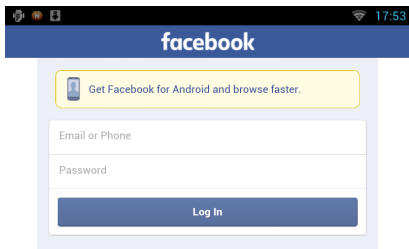

Articles you posted or shared are displayed.

The Web browser starts and the Facebook Web site is displayed.

Facebook (SNS Application)

- 1 Press the <HOME> button.
- 2 Flick the screen left or right to select the Network contents panel.
- 3 Touch [].
- 4 Touch [ SNS].
- 5 Touch [ (Facebook)].
- 6 Perform desired operation as follows.

2 Article list

Articles you posted or shared are displayed.

Touching this displays details.

While the latest information is displayed at the top, sliding the list down updates the information.

: Reads out the article by voice.

The Web browser starts and the Facebook Web site is displayed.

Facebook (web browser)

- 1 Press the <HOME> button.
- 2 Flick the screen left or right to select the Service panel.
- 3 Touch [🌐].
- 4 Select the SNS Widget.
- 5 Touch [f].
- 6 Enter the Email address/Phone and Password.