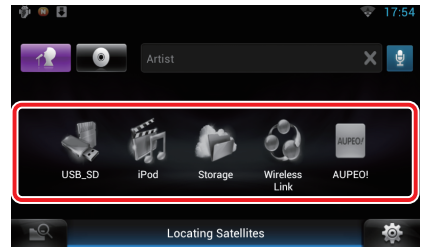

Mixed Media Search

Streaming Video will not be searched.