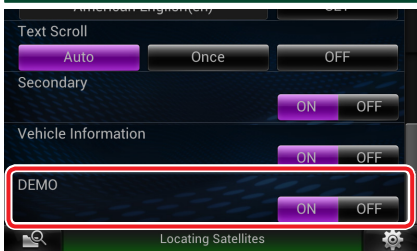

Icons linked with web sites are displayed.

The portal site which shows recommended streaming services is displayed.

The list of tabs is displayed.

Play video and audio

- 1 Select the content you want to play.

- 2 Play the content.

- 3 Press the <↔> button to previous screen.

Note

- The instruction above is an example of operation. Actual operation is depended on the streaming service.

Streaming Video Application

This function is deleted.

- 1 Press the <HOME> button.
- 2 Flick the screen left or right to select the Network contents panel.
- 3 Touch [].
- 4 Touch [ Streaming Video].

Setting Up

System Setup

Demo mode