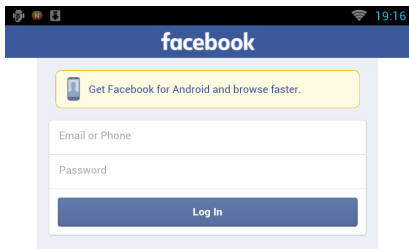

Articles you posted or shared are displayed.

The Web browser starts and the Facebook Web site is displayed.

Facebook (SNS Application)

- 1 Press the <HOME> button.
- 2 Flick the screen left or right to select the Network contents panel.
- 3 Touch [].
- 4 Touch [ SNS].
- 5 Touch [ (Facebook)].
- 6 Perform desired operation as follows.

2 Article list

Articles you posted or shared are displayed.

Touching this displays details.

While the latest information is displayed at the top, sliding the list down updates the information.

: Reads out the article by voice.

The Web browser starts and the Facebook Web site is displayed.

Facebook (web browser)

- 1 Press the <HOME> button.
- 2 Flick the screen left or right to select the Service panel.
- 3 Touch [].
- 4 Select the SNS Widget.
- 5 Touch [].
- 6 Enter the Email address/Phone and Password.

Icons linked with web sites are displayed.

The portal site which shows recommended streaming services is displayed.

The list of tabs is displayed.

Play video and audio

- 1 Select the content you want to play.