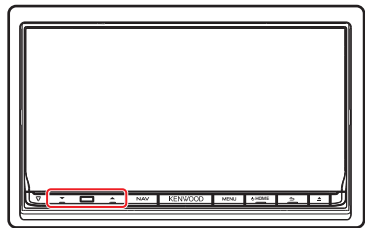

Functions of the Buttons

Name	Motion
▼, ▲ (Vol)	Adjusts volume. The volume will go up until 15 when you keep pressing [▲].