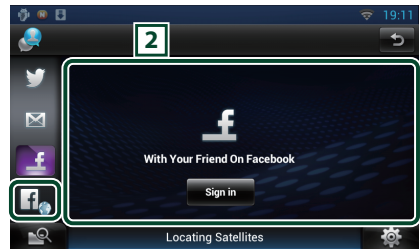

INSTRUCTION MANUAL

The functions that will be altered by updating the firmware are described here.

Widget and Application Operation

SNS Widget

- 1 Press the <HOME> button.
- 2 Flick the screen left or right to select the Service panel.
- 3 Touch [].
- 4 Select the SNS Widget.

Articles you posted or shared are displayed.

The Web browser starts and the Facebook Web site is displayed.

Facebook (SNS Application)

- 1 Press the <HOME> button.
- 2 Flick the screen left or right to select the Network contents panel.
- 3 Touch [].
- 4 Touch [ SNS].
- 5 Touch [ (Facebook)].
- 6 Perform desired operation as follows.

2 Article list

Articles you posted or shared are displayed.

Touching this displays details.

While the latest information is displayed at the top, sliding the list down updates the information.

: Reads out the article by voice.

Icons linked with web sites are displayed.

The portal site which shows recommended streaming services is displayed.

The list of tabs is displayed.

Play video and audio

- 1 Select the content you want to play.