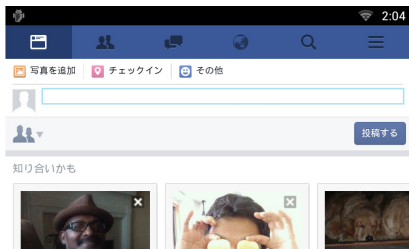

2 Article list

Articles you posted or shared are displayed.

Touching this displays details.

While the latest information is displayed at the top, sliding the list down updates the information.

: Reads out the article by voice.

The Web browser starts and the Facebook Web site is displayed.

Facebook (web browser)

- 1 Press the <HOME> button.
- 2 Flick the screen left or right to select the Service panel.
- 3 Touch [].
- 4 Select the SNS Widget.
- 5 Touch [].
- 6 Enter the Email address/Phone and Password.

7 Touch [Log in].

You have logged in to the Facebook Web site.

Note

- You can save the ID and password to the Web browser.

Network Media History Widget

This function is deleted.

Streaming Service Application

Icons linked with web sites are displayed.

The portal site which shows recommended streaming services is displayed.

The list of tabs is displayed.

Play video and audio

- 1 Select the content you want to play.