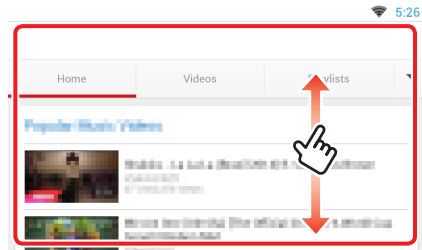

AV Browser Application

This is newly added app of dedicated Web browser to play back streaming video and audio.

Preparation

- You need to connect to Internet.

- 1 Press the <HOME> button.
- 2 Flick the screen left or right to select the Network contents panel.
- 3 Touch [].
- 4 Touch [ AV Browser].

Icons linked with web sites are displayed.

The portal site which shows recommended streaming services is displayed.

The list of tabs is displayed.

Play video and audio

- 1 Select the content you want to play.

- 2 Play the content.

- 3 Press the <↔> button to previous screen.

Note

- The instruction above is an example of operation. Actual operation is depended on the streaming service.

Streaming Video Application