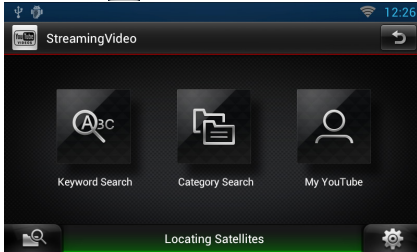

Icons linked with web sites are displayed.

The portal site which shows recommended streaming services is displayed.

The list of tabs is displayed.

Play video and audio

- 1 Select the content you want to play.

- 2 Play the content.

- 3 Press the <↔> button to previous screen.

Note

- The instruction above is an example of operation. Actual operation is depended on the streaming service.

Streaming Video Application

This function is deleted.

- 1 Press the <HOME> button.
- 2 Flick the screen left or right to select the Network contents panel.
- 3 Touch [].
- 4 Touch [ Streaming Video].

Setting Up

System Setup

Demo mode