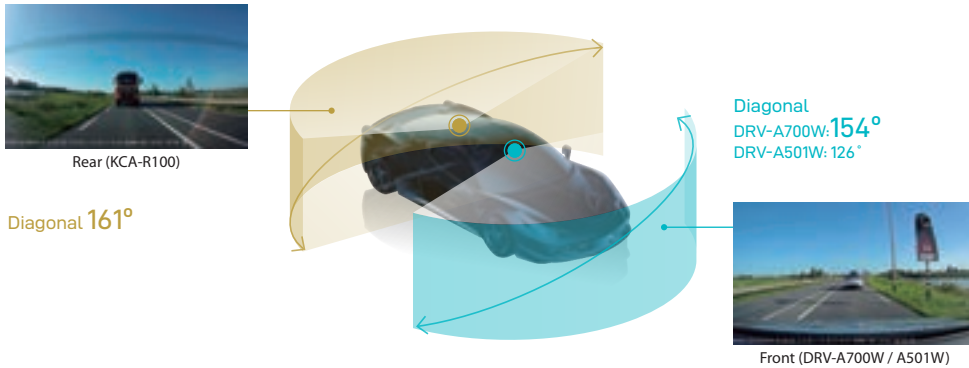

COMMON FEATURES

DRV-A700W | DRV-A501W | DRV-A301W

Wireless Smartphone Link (Wireless LAN)

The KENWOOD DASH CAM MANAGER app allows you to easily change the menu settings of your dash cam and browse through recorded videos as well as realtime live view from your smartphone in an intuitive way. By downloading the video / photo files into your smartphone, you can even review them while routing on Google Maps with the GPS information such as speed, G-sensor and distance, and edit the videos to share them on social media. Download the app from App Store (iOS) or Google Play (Android) on your smartphone.

Video Playback

Manual Recording

GPS Information with Google Maps

Sharing Videos

DRV-A700W DRV-A501W

Front & Rear Recording Dash Cam with Wireless LAN Capabilities

Front & Rear 2 Camera Recording with Ultra-Wide Viewing Angle

Adding the optional rear camera (KCA-R100) to DRV-A700W / A501W gives you the visual awareness needed to help avoid rear-end collisions. With 2 cameras it is possible to record front and rear images simultaneously, covering a wide range in Full HD.