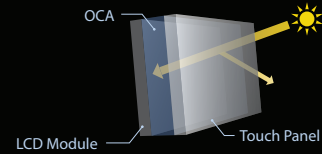

DMX9720XS

Vivid Colours with High Contrast

Optical Clear Adhesive (OCA) is added between the touch screen and the LCD to eliminate the air layer and suppress light reflection and glare. This feature enhances the contrast and brightness and maintains the visibility of the display in various environments.

With Optical Clear Adhesive (OCA)

Glare is decreased by removing the air gap using Optical Clear Adhesive (OCA).

Conventional Models (without OCA)