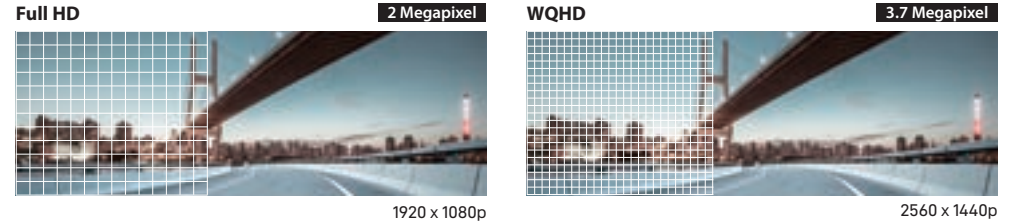

Wide Quad HD Recording — 1.8 times as many pixels as Full HD

With its 3.7 megapixel CMOS sensor, DRV-A700W / A501W captures Wide Quad HD video at 30fps, 1.8 times as many pixels as Full HD, making super-high resolution recording and replay possible.

In Dual Camera Mode, both cameras maximum recording resolution is Full HD. Rear camera must be turned off in menu setting to enable front camera Wide Quad HD recording.