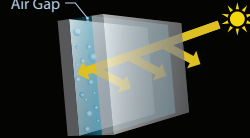

DMX9720XS

Vivid Colours with High Contrast

Optical Clear Adhesive (OCA) is added between the touch screen and the LCD to eliminate the air layer and suppress light reflection and glare. This feature enhances the contrast and brightness and maintains the visibility of the display in various environments.

With Optical Clear Adhesive (OCA)

Glare is decreased by removing the air gap using Optical Clear Adhesive (OCA).

Conventional Models (without OCA)

DMX9021S

DMX8521S

DDX919WS

Wider Viewing Angle — Beautiful from Any Seat

The AAS system LCD panel assures a wider viewing angle of 170° for both horizontal and vertical direction. Together with the protective film which minimises reflection and glare from sunlight, you can enjoy clear images even from the passenger or back seats.

Playable Full HD Video Files

Video Codec	Playable up to
MPEG4	1920 x 1080p
H.264	1920 x 1080p
MKV	1920 x 1080p
WMV	1920 x 1080p

USB sources are available on rear monitor via video output.

Access Maps, Phone, Music and Messages from your phone without connecting any cables.

Android Auto™

Android Auto is a simple way to use your Android phone in the car. The KENWOOD receivers combine an intuitive voice controlled interface with a large touch screen and superior sound quality, allowing you to enjoy features including Google Maps and more. KENWOOD Wi-Fi receivers also support wireless connection on compatible Android phones.

To wirelessly use Android Auto on your car display, you need a compatible Android smartphone with an active data plan. You can check which smartphones are compatible at g.co/androidauto/requirements.

Wireless Mirroring for Android