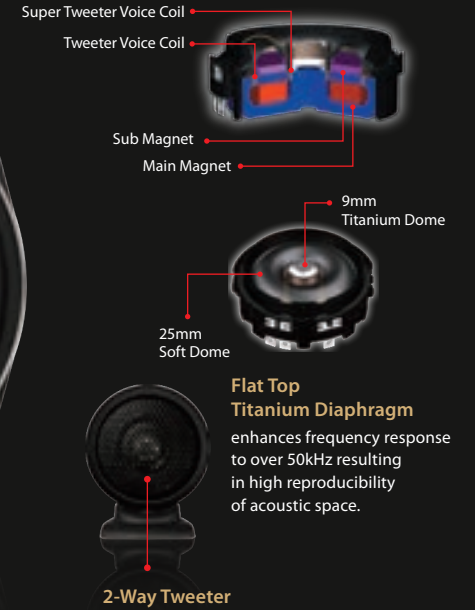

Peak 180W

KFC-XS1704

Hi-Res Audio Certified, 17cm Component Speaker

Woofer Cap with Circle Rib

The circle rib provides enhanced woofer stability, ensuring bass is deep and clear.

Surround Roll Shape

Asymmetrical thickness of the surround roll shape provides better focussed bass.

Magnetic Circuit with Aluminium Ring

The aluminium ring minimises the unwanted distortion caused by electromagnetic induction of a voice coil, ensuring a clear sound.

Phase Correcting Diffuser

Its specially designed slits correct unwanted phase shift and deliver a more life-like sound experience while the concave shape on the centre part of the diffuser clearly reproduces the vocal sounds.

High Rigid Glass Fibre Diaphragm

The glass-fibre is a material with high strength and toughness. The woven glass-fibre diaphragm cleanly provides all the detail and impact you expect.

High-Res Sound Refined Further with 2-Way Tweeter

Flat Top Titanium Diaphragm

enhances frequency response to over 50kHz resulting in high reproducibility of acoustic space.

2-Way Tweeter

This unique 2-way tweeter creates a wide range of sound as each of the 2 tweeters reproduces a different frequency band delivering clarity and fullness.