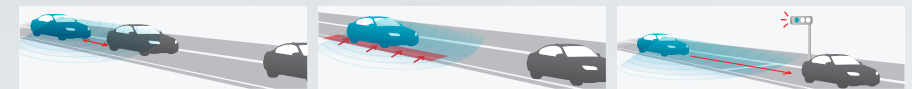

Lane Departure Warning

Departure Delay Warning

Simplified ADAS Functionality

Equipped with Simplified ADAS, Advanced Driver Assistance System, the latest accident avoidance sensor technology.

The ADAS function is for providing driving support to drivers and not for preventing accidents. It does not provide notifications of all hazards.

Forward Collision Warning