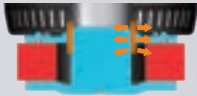

provides higher thermal conductivity.

ø122mm Close Yoke Design

realises a larger magnetic circuit to increase heat radiation.

Newly-designed Airflow Control

cools voice coil when air passes through.

Computer-optimised Dumper