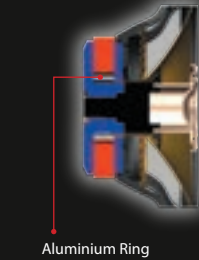

Peak 180W

KFC-XS1704

Hi-Res Audio Certified, 17cm Component Speaker

Woofer Cap with Circle Rib

The circle rib provides enhanced woofer stability, ensuring bass is deep and clear.

Surround Roll Shape

Asymmetrical thickness of the surround roll shape provides better focussed bass.

Magnetic Circuit with Aluminium Ring

The aluminium ring minimises the unwanted distortion caused by electromagnetic induction of a voice coil, ensuring a clear sound.

Aluminium Ring

Phase Correcting Diffuser

Its specially designed slits correct unwanted phase shift and deliver a more life-like sound experience while the concave shape on the centre part of the diffuser clearly reproduces the vocal sounds.