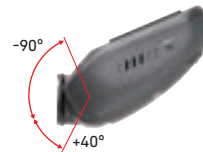

Adjustable Angle (-90° to +40°)

The Adjustable Angle gives you total flexibility and provides a proper view for various angles of the windshield.