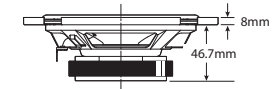

Shallow Depth

Easily replace your factory speakers.

(KFC-S1676EX)

KFC-S1676EX / S1666 / S1366 / S1066

KFC-S6976EX / S6966

KFC-S1656G / S1356G / S1056G

KFC-S1656 / S1056

KFC-E715P

KFC-T40A

KFC-1653MRW