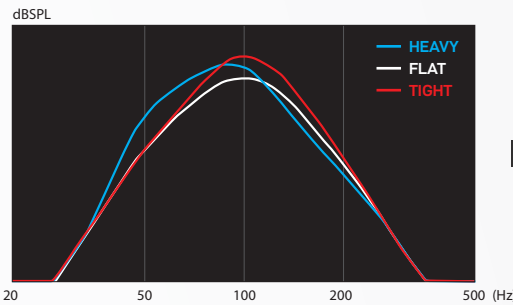

Micro-step Shape

ACTIVE EQ TECHNOLOGY

for various genres of music

3 MODE ACTIVE EQ Control

Three types of bass to match the music of various genres equipped with ACTIVE EQ TECHNOLOGY.

HEAVY

Deep and intense bass sound