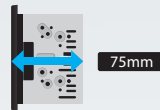

6.8 inch WVGA Capacitive Display AV Receiver [Monitor with Receiver]

DMX5020S

6.8 inch WVGA Capacitive Display AV Receiver [Monitor with Receiver]

DMX7022S DMX5020S

Short Chassis Design

Only 75mm of depth for more flexible installation