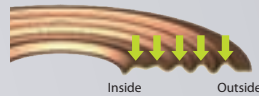

Computer-optimised Dumper

controls stress and increases mechanical durability.