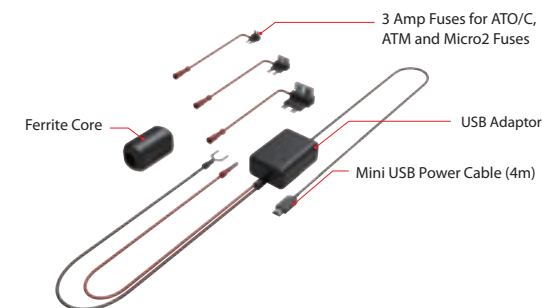

Wide View

Ultra Wide View

Overhead View

Corner View

HARDWIRE KIT FOR SMART PARKING MODE

CA-DR1030

Hardwire Kit for DRV-A501W / A301W / A201

- The 4m long cable can help you to easily tuck and hide the car power cable into the headliner.
- Supplied with 3 types of Amp Fuses for simple connection of power supply.

DRV-A700W DRV-A501W DRV-A301W DRV-A201 DRV-W450

Smart Parking Mode

When your vehicle is parked and turned off, the Smart Parking Mode becomes active. If your vehicle is subject to a collision or other physical impacts, your dash cam powers on thanks to the built-in G-Sensor and automatically records 30 seconds of video. The optional hardwire kit CA-DR1030 (for DRV-A501W / A301W / A201) or CA-DR150 (for DRV-W450) is required for permanent power.