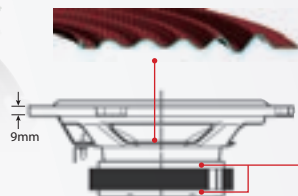

16cm 2-Way Speaker

Factory Location Fit

The tweeter height is designed as low as possible, and the speaker units can fit within most of the spaces for factory speakers.

Acoustic Sound Harmoniser

harmonises different sounds from the woofer and tweeter and reproduces a natural sound.