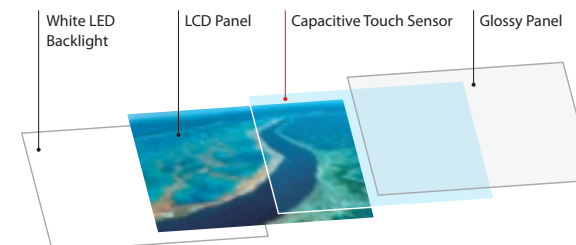

Capacitive Display

Full-flat clear glass display with swipe functionality.