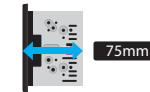

Short Chassis Design