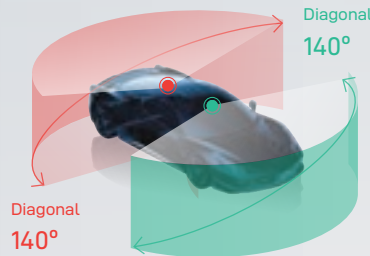

WDR (Wide Dynamic Range) for Backlighting

Easily record clear images in both dark and bright areas without underexposing or overexposing.