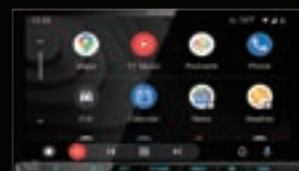

Wireless Smartphone Connections

See page 4-5 for details.

Apple CarPlay

Android Auto

Wireless Mirroring for Android

HDMI Input for Universal Connection

Display your smartphone screen or other device via an HDMI cable (and third party adapter as applicable) on the monitor.