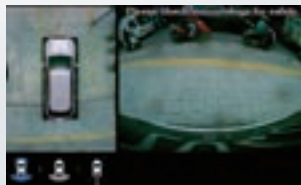

Reverse Mode