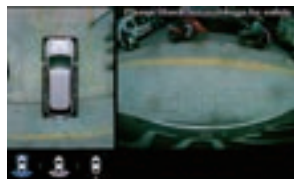

DMX820WS DMX7022S

Around View Monitoring Ready

The optional Around View Monitoring System KCA-2020AVM can be connected. The 360° bird's-eye view will assist you in narrow parking spaces.

KCA-2020AVM

Normal Mode