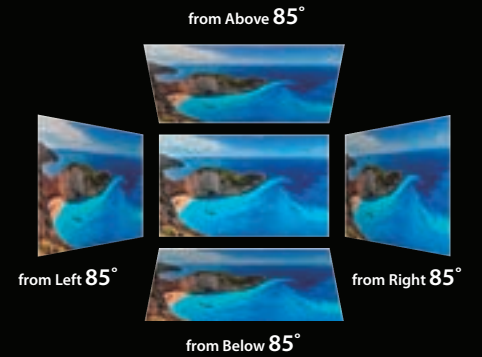

The AAS system LCD panel assures a wider viewing angle of 170° for both horizontal and vertical direction. Together with the protective film which minimises reflection and glare from sunlight, you can enjoy clear images even from the passenger or back seats.