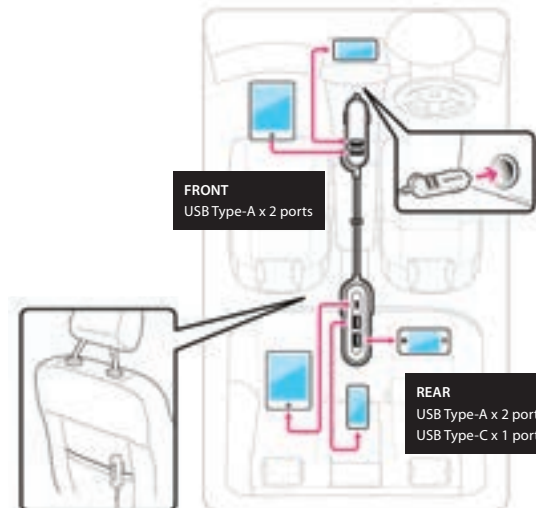

FRONT
USB Type-A x 2 ports

REAR
USB Type-A x 2 ports
USB Type-C x 1 port

SPECIFICATIONS

	Total	4.2A Max
Front Output	USB Type-A	(5V / 2.4A) x 2 ports
	Total	6A Max
Rear Output	USB Type-A	(5V / 2.4A) x 2 ports
	USB Type-C	(5V / 3A) x 1 port