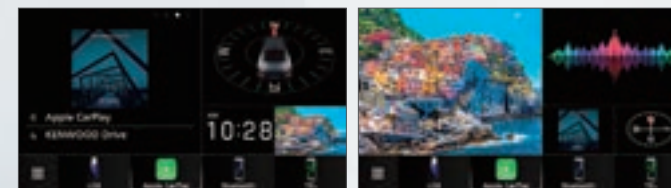

You can select 4 kinds of widgets from clock, album art of currently playing song, photos, audio visualizer, compass, etc., place them in the specified spaces, and make your original home screen with up to 3 widgets.

Photo Frame Widget

Display image files stored in your iPhone or Android on the receiver's photo frame widget and/or wallpaper using KENWOOD Portal App.

200mm and 180mm Trim Plate Included

A 200mm trim plate is included to help make the fit seamless in many of the latest model Japanese and other select cars.

Wireless Smartphone Connections

See page 4-5 for details.

Apple CarPlay

Android Auto

Wireless Mirroring for Android

HDMI Input for Universal Connection

Display your smartphone screen or other device via an HDMI cable (and third party adapter as applicable) on the monitor.