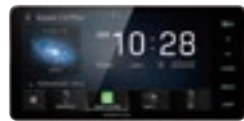

200mm
Wide Panel