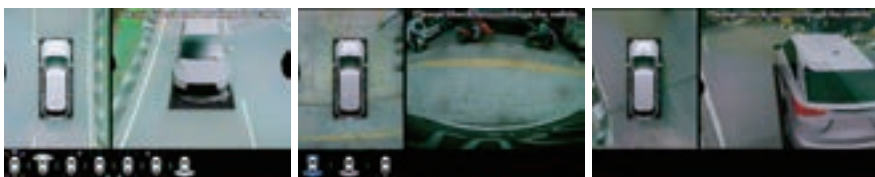

Some features, applications and services are not available in every region. For details, see: <https://www.apple.com/ios/carplay/>

Advanced Camera Solutions — All for Your Comfort and Safety

DMX9720XS DMX9021S DMX8521S DMX820WS DMX7522S DMX7022S

Around View Monitoring Ready

Designed and manufactured by **E-LEAD**

The optional Around View Monitoring System KCA-2020AVM consists of 4 cameras which provides a range of virtual 360-degree viewing angles. It has Normal Mode, Reverse Mode and Turn Signal Mode all in 3D view and assists the driver to check obstructions around the vehicle and park more easily. KCA-2020AVM is designed for supporting KENWOOD receivers and all functions can be operated from the receivers' touch screen.