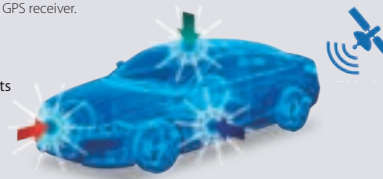

3-axis G Sensor & GPS Receiver

The built-in 3-axis G Sensor with adjustable sensitivity detects an outside force, forcing the device to save what has just been recorded. In addition, the GPS Receiver allows your videos to add location and speed data.

DRV-W450 does not include a built-in GPS receiver.

The 3-axis G Sensor detects an outside force.