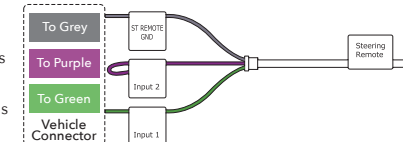

If the vehicle is equipped with an OEM steering remote control, the steering remote connector is commonly located in the console.

How to view Steering Remote Connector

All steering wheel remote controls above are vehicle side connectors and drawn from the side. (view indicated by arrow)

Steering Remote Cable (included in the unit)

- 1) Look for a steering remote connector that is the same shape as in the image above in the console.
- 2) Connect "Input 1", "Input 2" and "ST REMOTE GND" to the pins shown in matching colours on the above list of connectors.