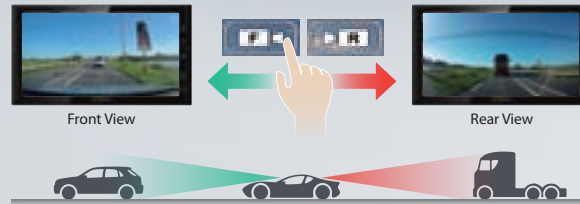

Front & Rear Switchable on a Large Touchscreen

Recorded videos displayed on a large touchscreen of DMX1025BT are switchable between front camera and rear camera by simply selecting icons on the touchscreen.