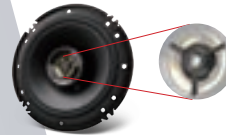

KFC-S6976EX

6 x 9 inch 3-Way Speaker

Magnet Size: ø90 x t12

Sound Field Enhancer

The unique shape of the tweeter creates strong frontward sound as well as a wider sound field in 5kHz and upper frequencies. It results in life-like "Stage" sound.