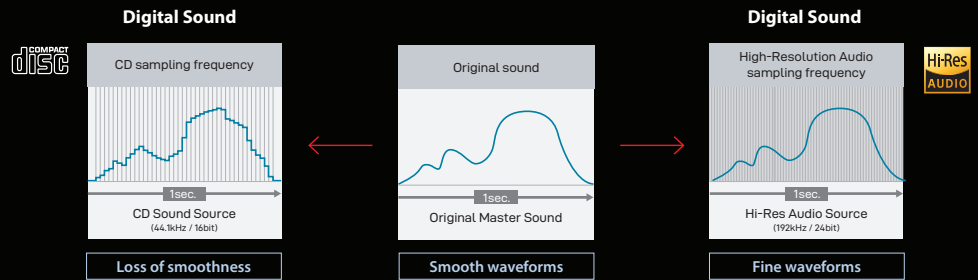

Both CD and Hi-Res Audio are digitized versions of the actual sound; Hi-Res Audio is able to digitize and store the sound in more detail than CD, so the waveform of the sound is closer to the original sound. Hi-Res Audio has 6.5 times more information than standard CD quality.

- DMX9720XS
- DMX9021S
- DMX8521S

Hi-Res Audio Wireless — Support for LDAC

LDAC is an audio compression technology that enables High-Resolution Audio sources to be transmitted via Bluetooth. It is possible to transmit about 3 times the data amount compared to the conventional Bluetooth codec (SBC). High-Resolution Audio sources can be processed without down-converting them to lower frequencies and lower bit counts. With these features, unprecedented, high-quality audio is realised.