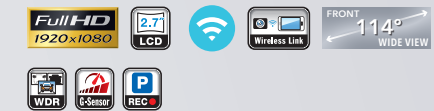

DRV-W450

Built-in Wireless LAN, Full HD Dash Cam with 2.7 inch Full Colour LCD Screen