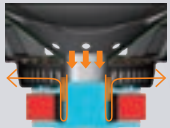

provides higher thermal conductivity.

ø122mm Close Yoke Design

realises a larger magnetic circuit to increase heat radiation.

Newly-designed Airflow Control

cools voice coil when air passes through.

Computer-optimised Dumper